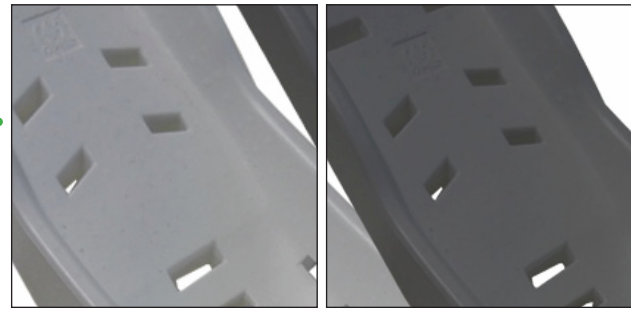

4

What material is the shell made from?

AIRPOP SHELL
Made from EPS (Polystyreen). Environment friendly. Available in white and grey. Verkrijgbaar in wit en grijs.

www.airpop.com